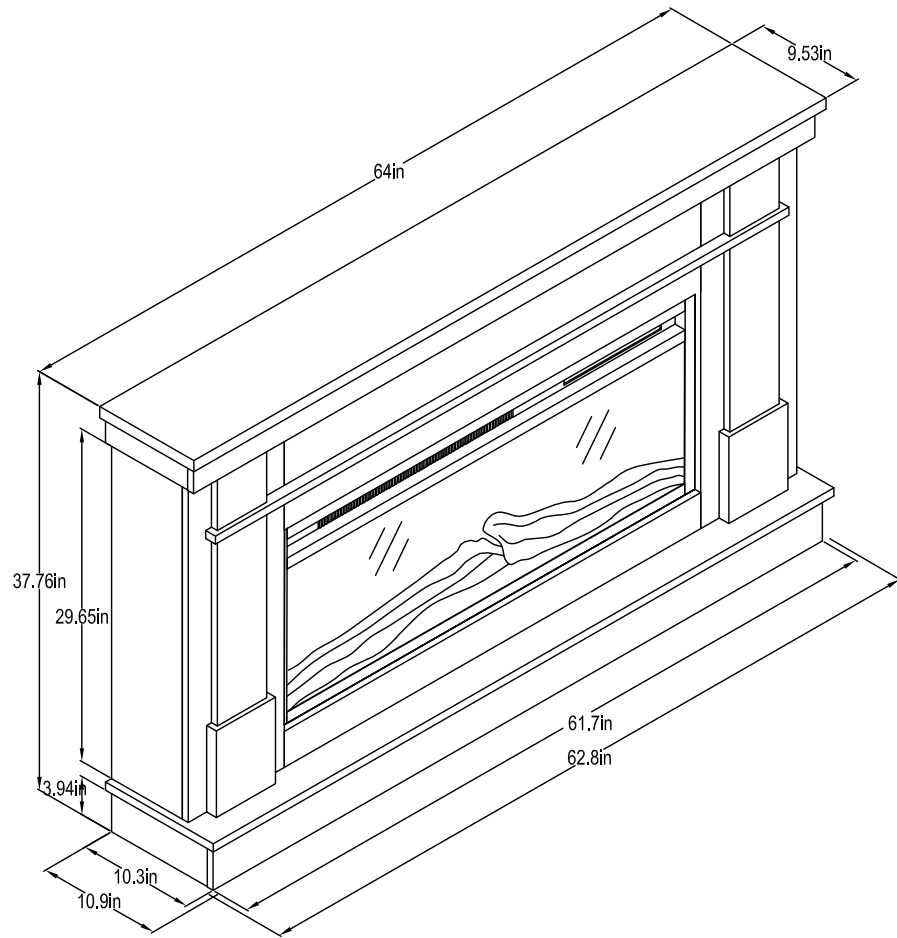

1968891(837/872)COM -FIREPLACE CONSOLE

Wood Breakdown:
MDF 3%, PB 97%.
Total storage: 0 cubic feet

Overall Product Size:
64" W × 10.9" D × 37.76" H
162.6cm W × 27.7cm D × 95.9cm H

Maximum Weight Capacities
Unit Weight: 126.2lbs. (57.37kg)