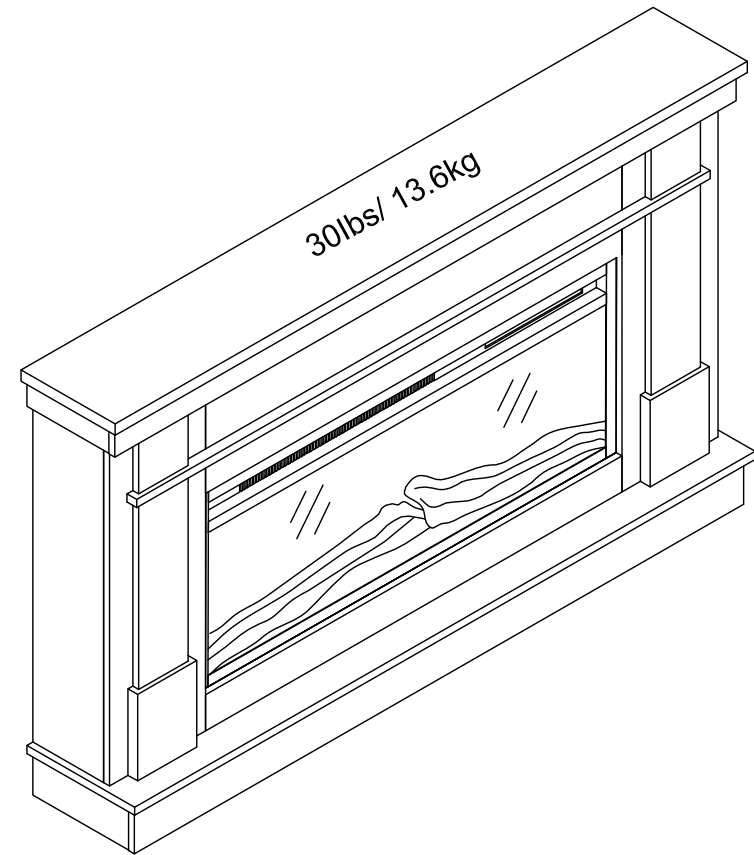

1968891(837/872)COM -FIREPLACE CONSOLE

Wood Breakdown:
MDF 3%, PB 97%.
Total storage: 0 cubic feet

Overall Product Size:
64" W × 10.9" D × 37.76" H
162.6cm W × 27.7cm D × 95.9cm H

Maximum Weight Capacities
Unit Weight: 126.2lbs. (57.37kg)